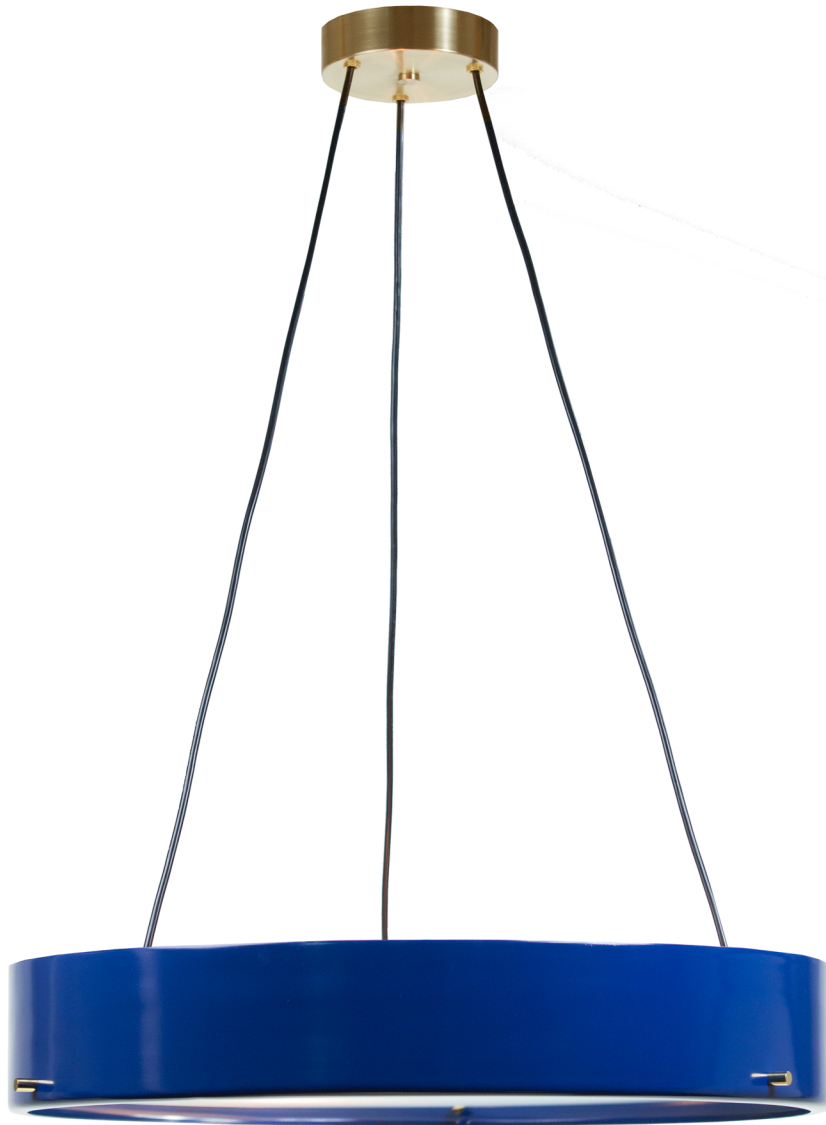

PHONE: 310-652-7461

WWW.DOWNTOWN20.NET

Blue Massimo

Large Single Drum Chandelier

Powdercoated Steel with Brass Details

Black Rubber Cord / Frosted Glass

25" Diameter x 4" Body x 48" Overall Height