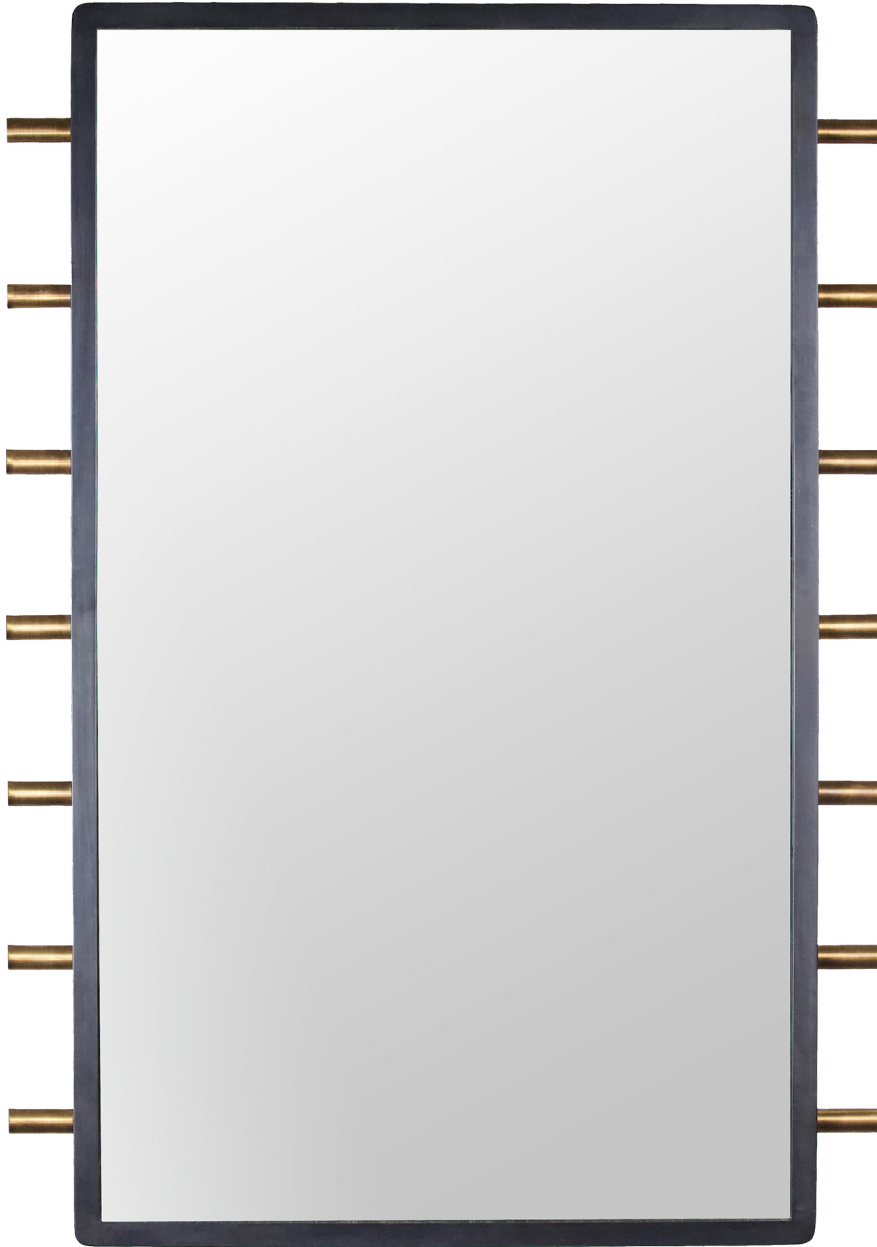

Downtown

PHONE: 310-652-7461

WWW.DOWNTOWN20.NET

Madrid

Sold Brass Prong Mirror

Hand Forged Iron Frame and Solid Brass Prongs with Glass Mirror
21" Width x 1.14" Depth x 30" Overall Height