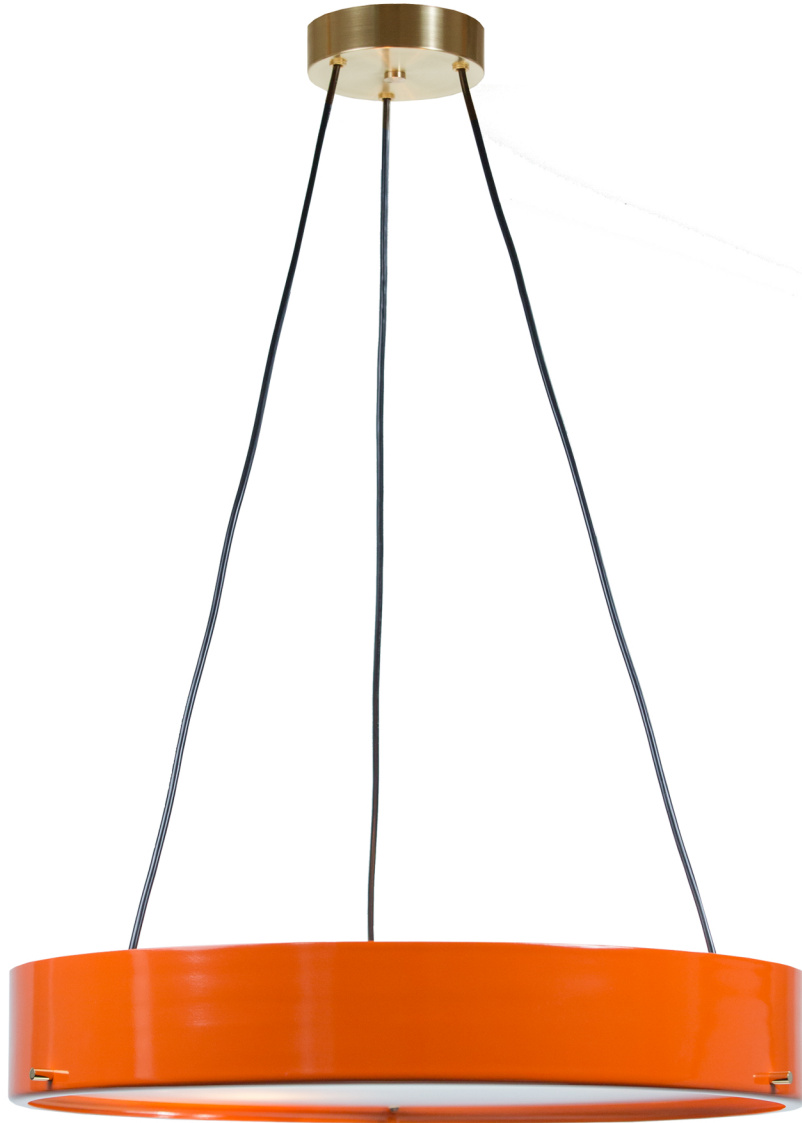

## Orange Massimo

Large Single Drum Chandelier

Powdercoated Steel with Brass Details

Black Rubber Cord / Frosted Glass

25" Diameter x 4" Body x 48" Overall Height