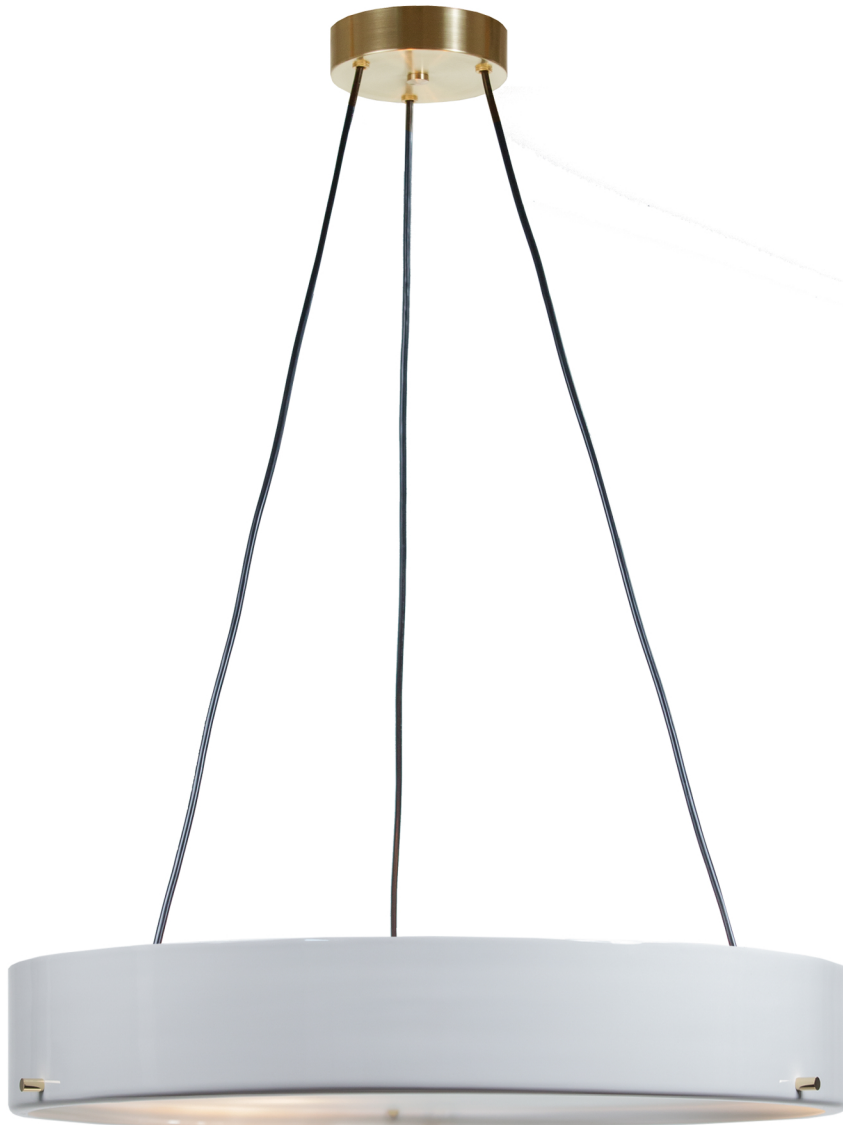

PHONE: 310-652-7461

WWW.DOWNTOWN20.NET

White Massimo

Large Single Drum Chandelier

Powdercoated Steel with Brass Details

Black Rubber Cord / Frosted Glass

25" Diameter x 4" Body x 48" Overall Height