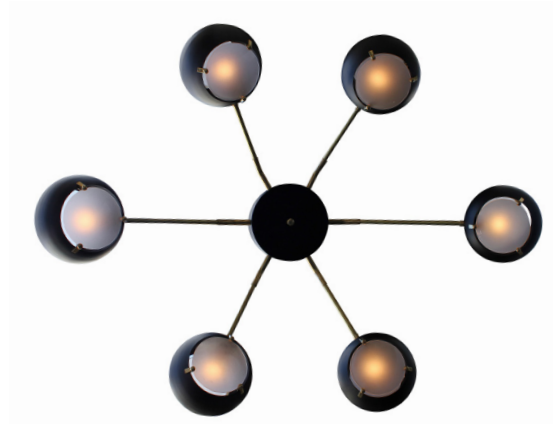

Downtown

719 NORTH LA CIENEGA BLVD LOS ANGELES CA 90069

PHONE: 310-652-7461 WWW.DOWNTOWN20.NET

TEATRO CHANDELIER

Oval Glass, Brass and Black Metal Chandelier

Ceiling Mount or on a Rod

46" Wide x 10" Tall x 36" Deep

Hand Made in Los Angeles