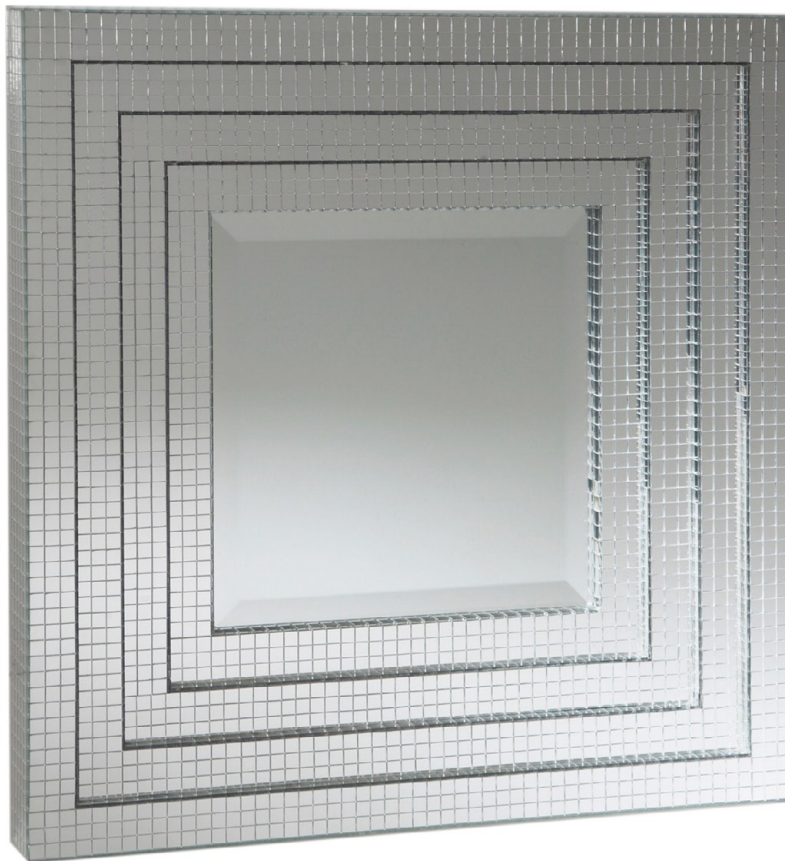

719 NORTH LA CIENEGA BLVD LOS ANGELES CA 90069
PHONE: 310-652-7461 WWW.DOWNTOWN20.NET

STUDIO MIRROR

A Modern Reflection

Mosaic Glass Mirror over Wood Frame with Beveled Interior Mirror
Four Step Frame with Clear Interior Mirror
26.5" Wide, 26.5" Tall, 3" Deep